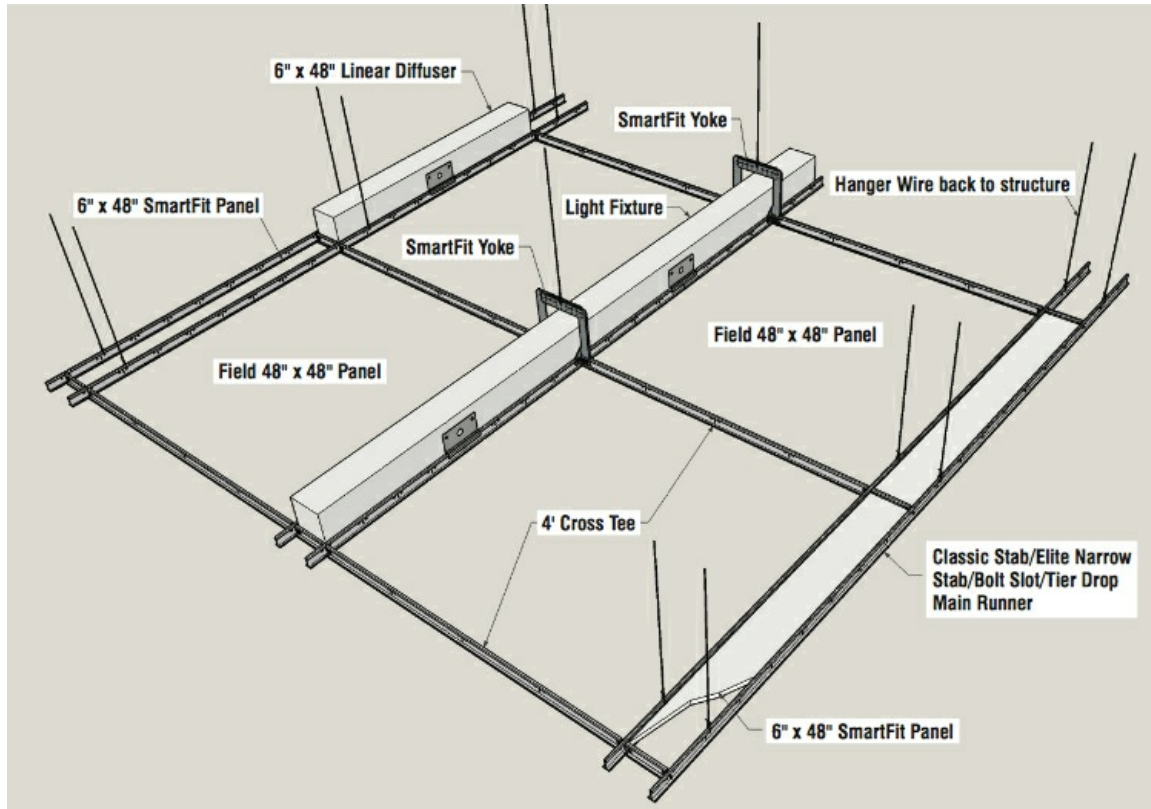

Ohio Valley Drywall Supply is currently supplying just under two million square feet of drywall for the project. The anticipated completion date is 2018.

General Contractor: Elford, Inc.

[Learn more about our drywall products.](#)

Installation Tip: SmartFit Yoke Linear Grid

Speed up your ceiling installation with SmartFit Yoke from CertainTeed. This two piece linear lighting accessory has pre-drilled holes every 1" to fit common fixtures and channels (4", 6" or 8"). It also allows the entire suspension system to be assembled prior to installing the light fixtures, diffusers and other components.